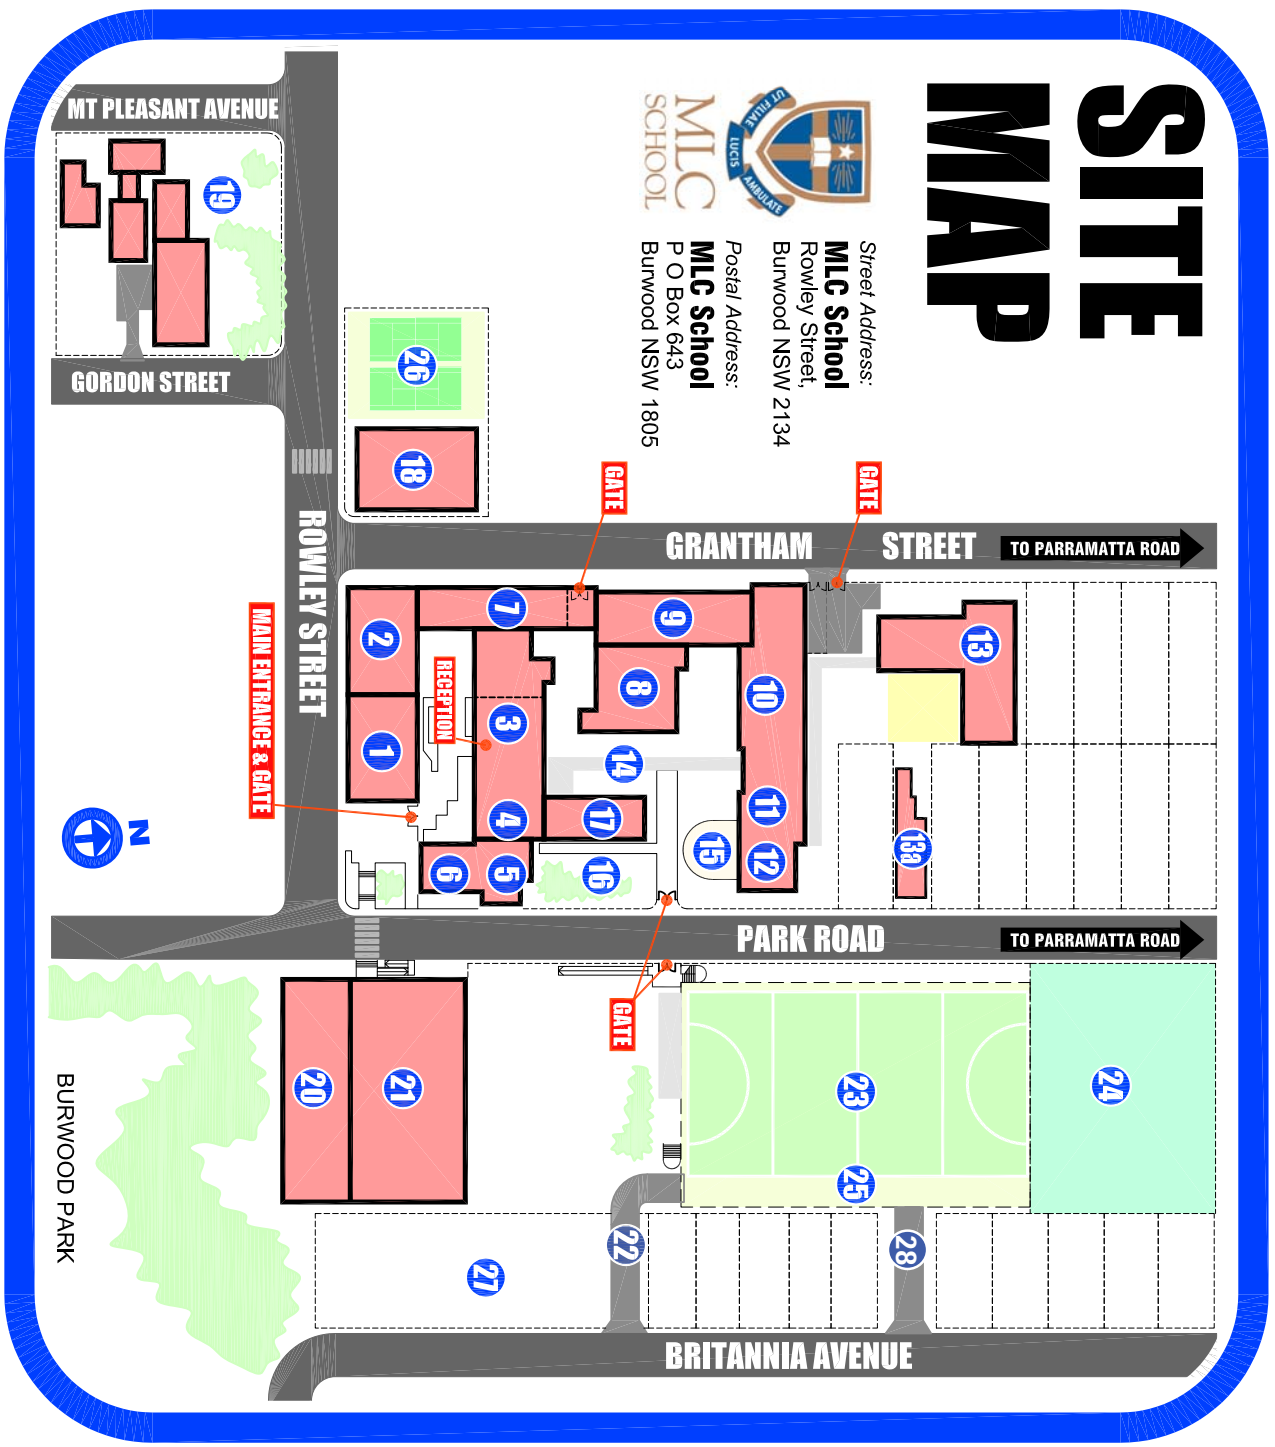

# SITE MAP

Street Address:  
**MLC School**  
 Rowley Street,  
 Burwood NSW 2134

Postal Address:  
**MLC School**  
 P O Box 643  
 Burwood NSW 1805

## LEGEND

1. DRAMA THEATRE, DESIGN AND TECHNOLOGY
2. **GROUND FLOOR** ADMISSIONS, COMMUNITY RELATIONS, COUNSELLORS  
**FIRST FLOOR** POTTS HALL
3. **GROUND FLOOR** RECEPTION AND ADMINISTRATION  
**FIRST FLOOR** VISUAL ARTS
4. **GROUND FLOOR** PRINCIPAL'S OFFICE  
**FIRST FLOOR** STAFF STUDY
5. SCHOLFIELD TOWER - STAFF STUDIES
6. CHAPEL
7. **GROUND FLOOR** HOSPITALITY  
**FIRST FLOOR** HISTORY
8. INDEPENDENT LEARNING CENTRE + LIBRARY
9. **GROUND FLOOR** TAS, LANGUAGE LAB  
**FIRST FLOOR** SCIENCE LAB, DANCE STUDIO
10. **GROUND FLOOR** RELIGIOUS STUDIES, LANGUAGES  
**FIRST FLOOR** SCIENCE LABORATORIES
11. **GROUND FLOOR** ENGLISH  
**FIRST FLOOR** MATHS
12. **LOWER GROUND FLOOR** CANTEN, CLOTHING SHOP  
**GROUND FLOOR** CLASSROOMS  
**FIRST FLOOR** SOCIAL SCIENCE  
**SECOND FLOOR** TOWER VIEWING AREA
13. GENISTA - MIDDLE SCHOOL AND YEAR 6 CLASSROOMS
- 13a. GENISTA COTTAGE
14. COVERED WALKWAYS
15. AMPHITHEATRE
16. PRINCIPAL'S LAWN
17. **GROUND FLOOR** STAFF COMMON ROOM  
**FIRST FLOOR** STAFF STUDY
18. CENTENARY MUSIC CENTRE
19. KENT HOUSE
20. GYMNASIUM
21. AQUATIC CENTRE
22. MAIN CARPARK ENTRANCE
23. HOCKEY FIELD
24. JUNIOR SCHOOL
25. SPRINT TRACK
26. TENNIS COURTS
27. TENNIS & NETBALL COURTS
28. SERVICE ENTRANCE ONLY